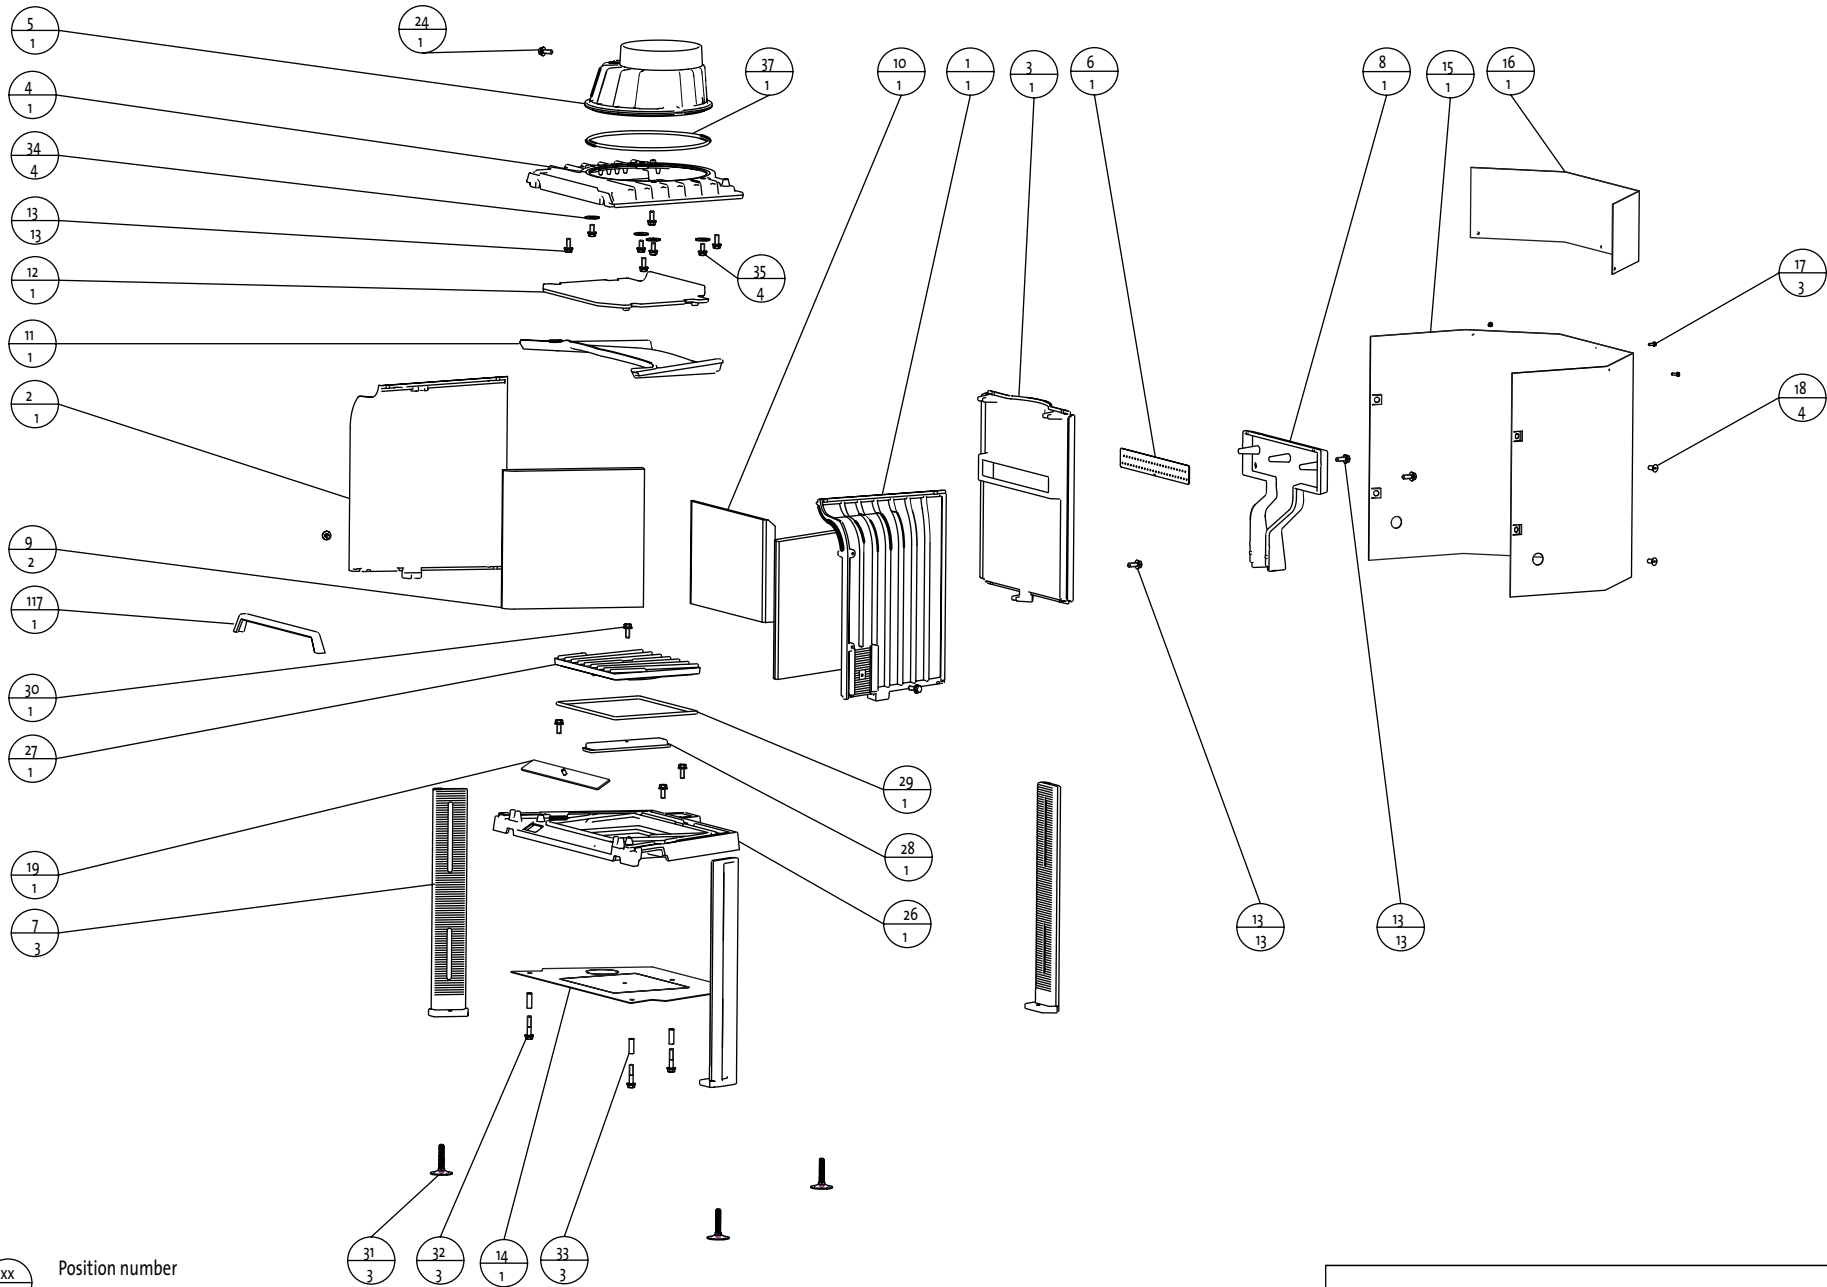

xx — Position number
 yy — Quantity

Delliste / part list Jøtul I 400 Panorama

Jøtul AS
Fredrikstad Norway

Draw.no: 3-3481-Poo
Sheet 3/4

Date: Sept. 07

| | |
|----|-----------------|
| xx | Position number |
| yy | Quantity |

Delliste / part list Jøtul I 400 common parts burnchamber

Jøtul AS
Fredrikstad Norway

Draw. no: 3-3481-Poo
Sheet 4/4

Date: Sept. 07